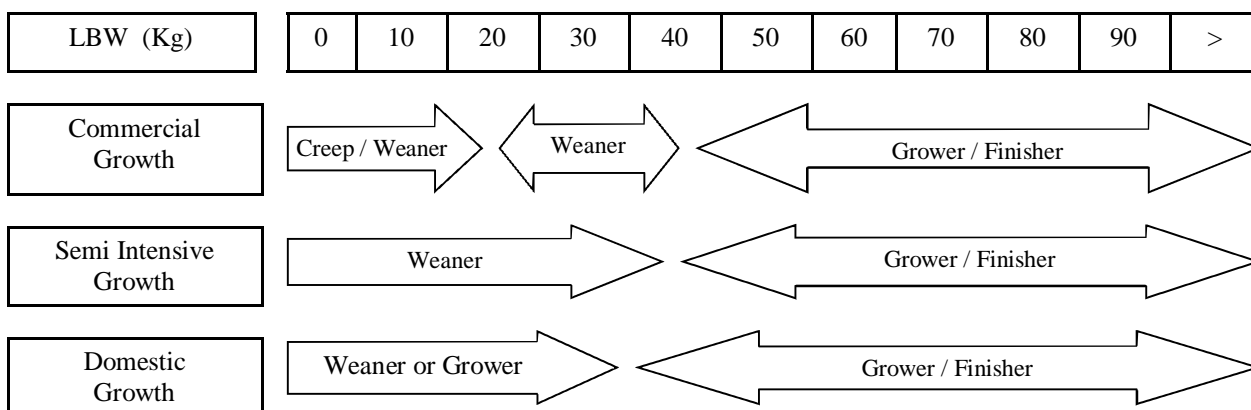

PIG GROWER / FINISHER

Typical Analysis	As Fed	Dry Matter
Energy DE / kg	13.00	14.60
Protein (%)	18.00	20.22
Calcium (%)	1.00	1.12
Phosphorus (%)	0.40	0.45
Fibre (%)	5.60	5.60
Added Salt (%)	<0.50	

TRACE MINERAL PREMIX ADDED, FOR MORE DETAILED ANALYSIS PLEASE CONTACT VELLA STOCK FEEDS.

Pig Grower / Finisher has been formulated as a commercial ration and can be fed to both growing and finisher pigs.

- **Proteins** - No urea, all protein in the form of true proteins sources
- **Energy** - To assist with growth
- **Trace Mineral Premix** - To assist in maintaining nutritional balance and health
- **Pellet** - easier acceptance and intake by stock
- **Clearly Identifiable Bags** - Avoids using the wrong product
- **25 Kg Easy Lift Bag** - For your safety also available in bulk and bulk bags

Other Specialty Products

- Weaner / Creep
- Weaner
- Breeder
- Lactating Sow

- Feeding levels will vary according to body condition score and desired weight gains required.

- *Above feeding programs are intended as a guide only*
- *Blend new feeds with current feeds for a smooth transition so as to avoid set backs*
- *Ensure that cool, clean and accessible water is available at all times*
- *For optimal growth and animal health, ensure areas are hygienic, well ventilated but draught free, protection against extreme weather conditions, wasted feed removed daily. Implements an animal health management program, adequate feeder space and avoid over crowding.*
- *Additional additives can be added, conditions apply. Contact mill for more details. Revision: 20070808*